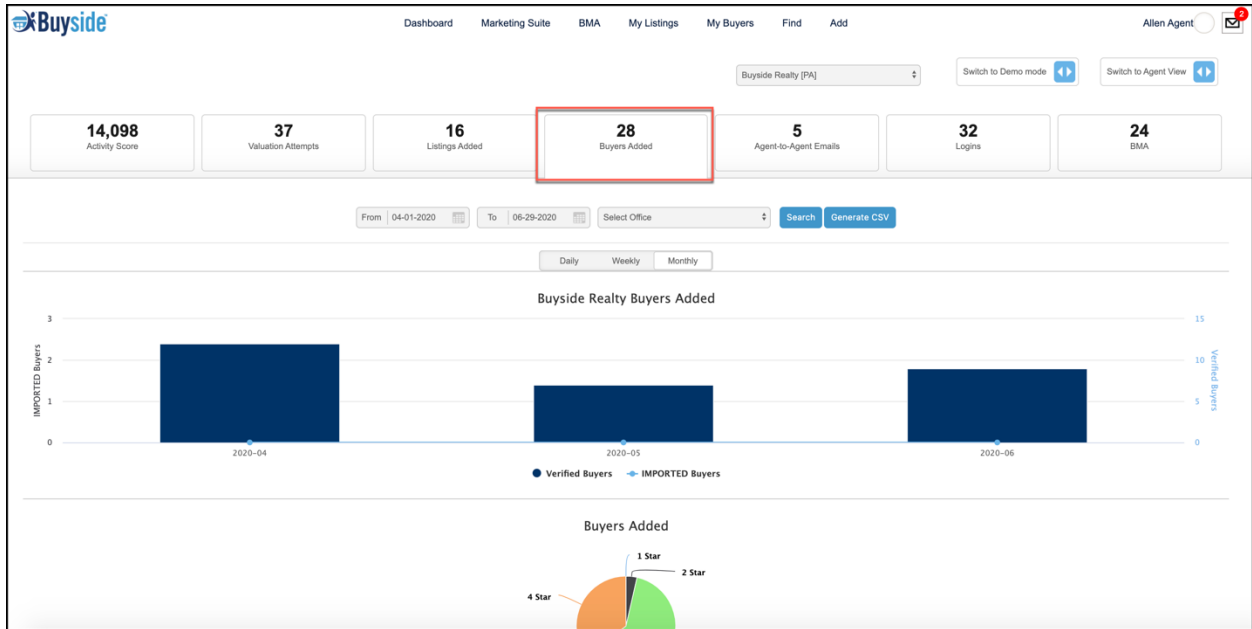

## Buyers Added

This section of the dashboard provides the total number of buyers added by your brokerage.

1. The graph presents the total number of verified buyers and imported buyers added by your brokerage. You can decide if you would like to view daily, weekly, or monthly data.

2. This pie chart analyzes the buyers based on the number of stars. If you have a majority of 3 star and 4 star buyers, that's great!